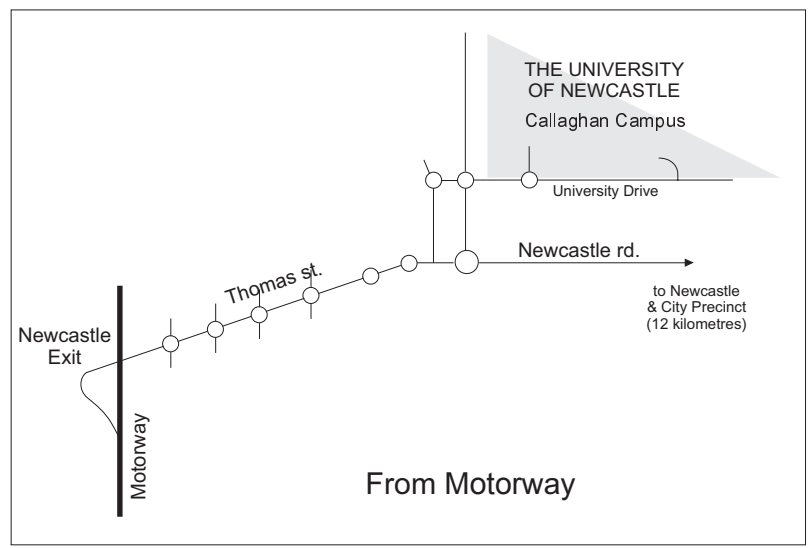

CITY PRECINCT

- 1 Conservatorium of Music
- 2 University House
- 3 Northumberland House
- 4 468 Hunter st
- 5 David Maddison Building

Travelling from Sydney

- Take Wallsend /Newcastle exit from Motorway
- Follow "Newcastle" signs straight along this road (Newcastle Link Road)
- Continue along Newcastle rd. through Bluegum rd. traffic lights
- For Callaghan Campus, turn left at Highway 123 roundabout and proceed up Highway 123 Follow "University" signs
- For City Precinct continue east along Newcastle rd. approx. 12 k's

Note: Any visitor unfamiliar with University parking & traffic rules should direct enquiries to Facilities Management as these rules are enforceable.

From Motorway